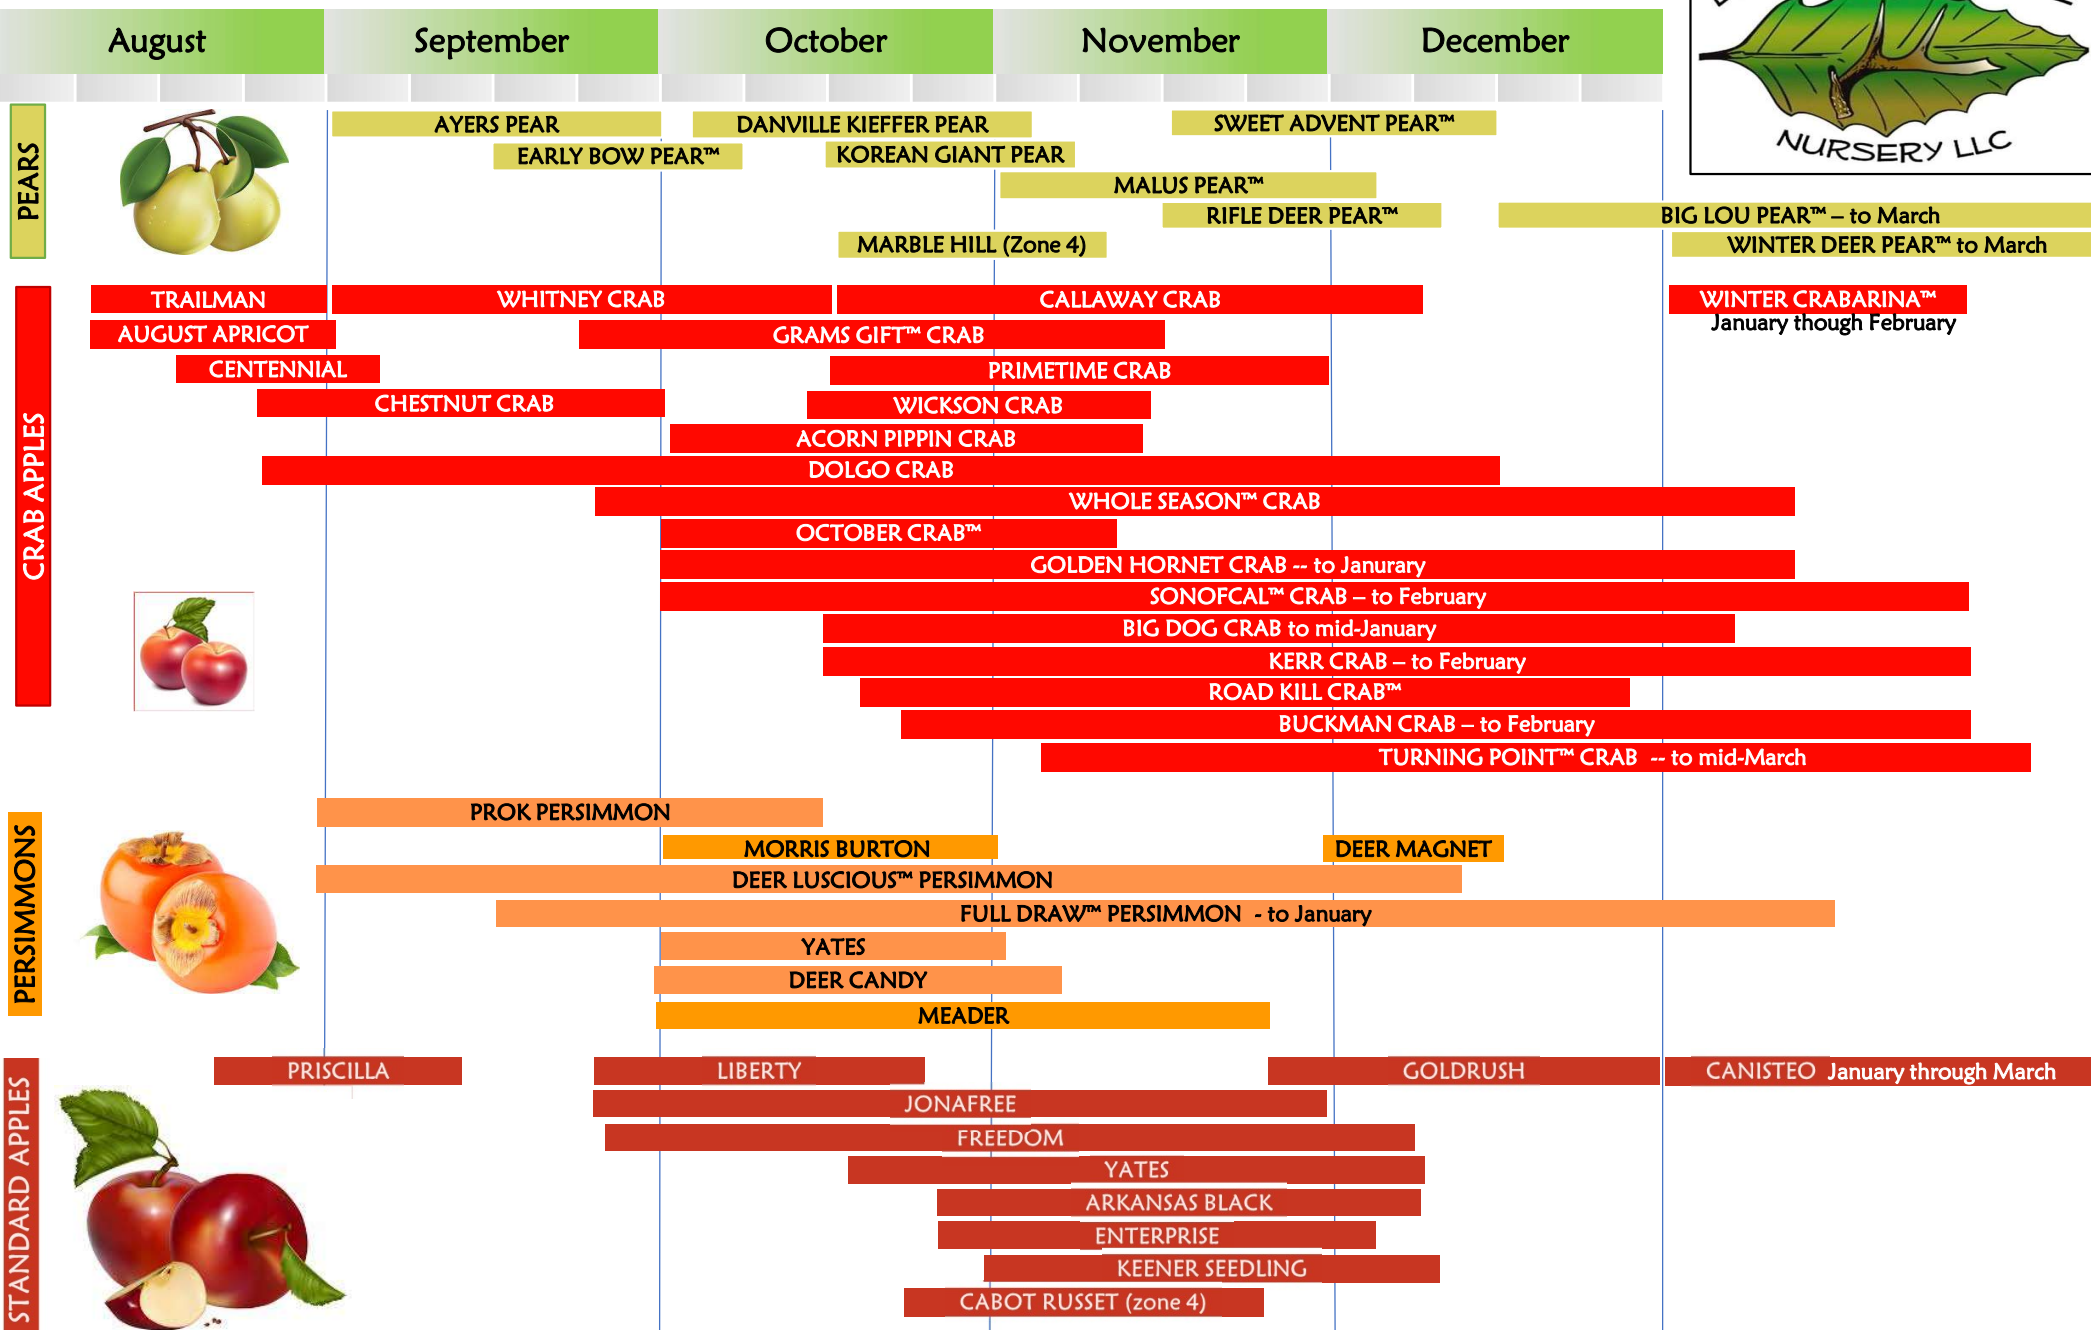

BLUE HILL WILDLIFE TREES - DROP TIMES

Blue Hill Wildlife Nursery, LLC. Selinsgrove, Pennsylvania